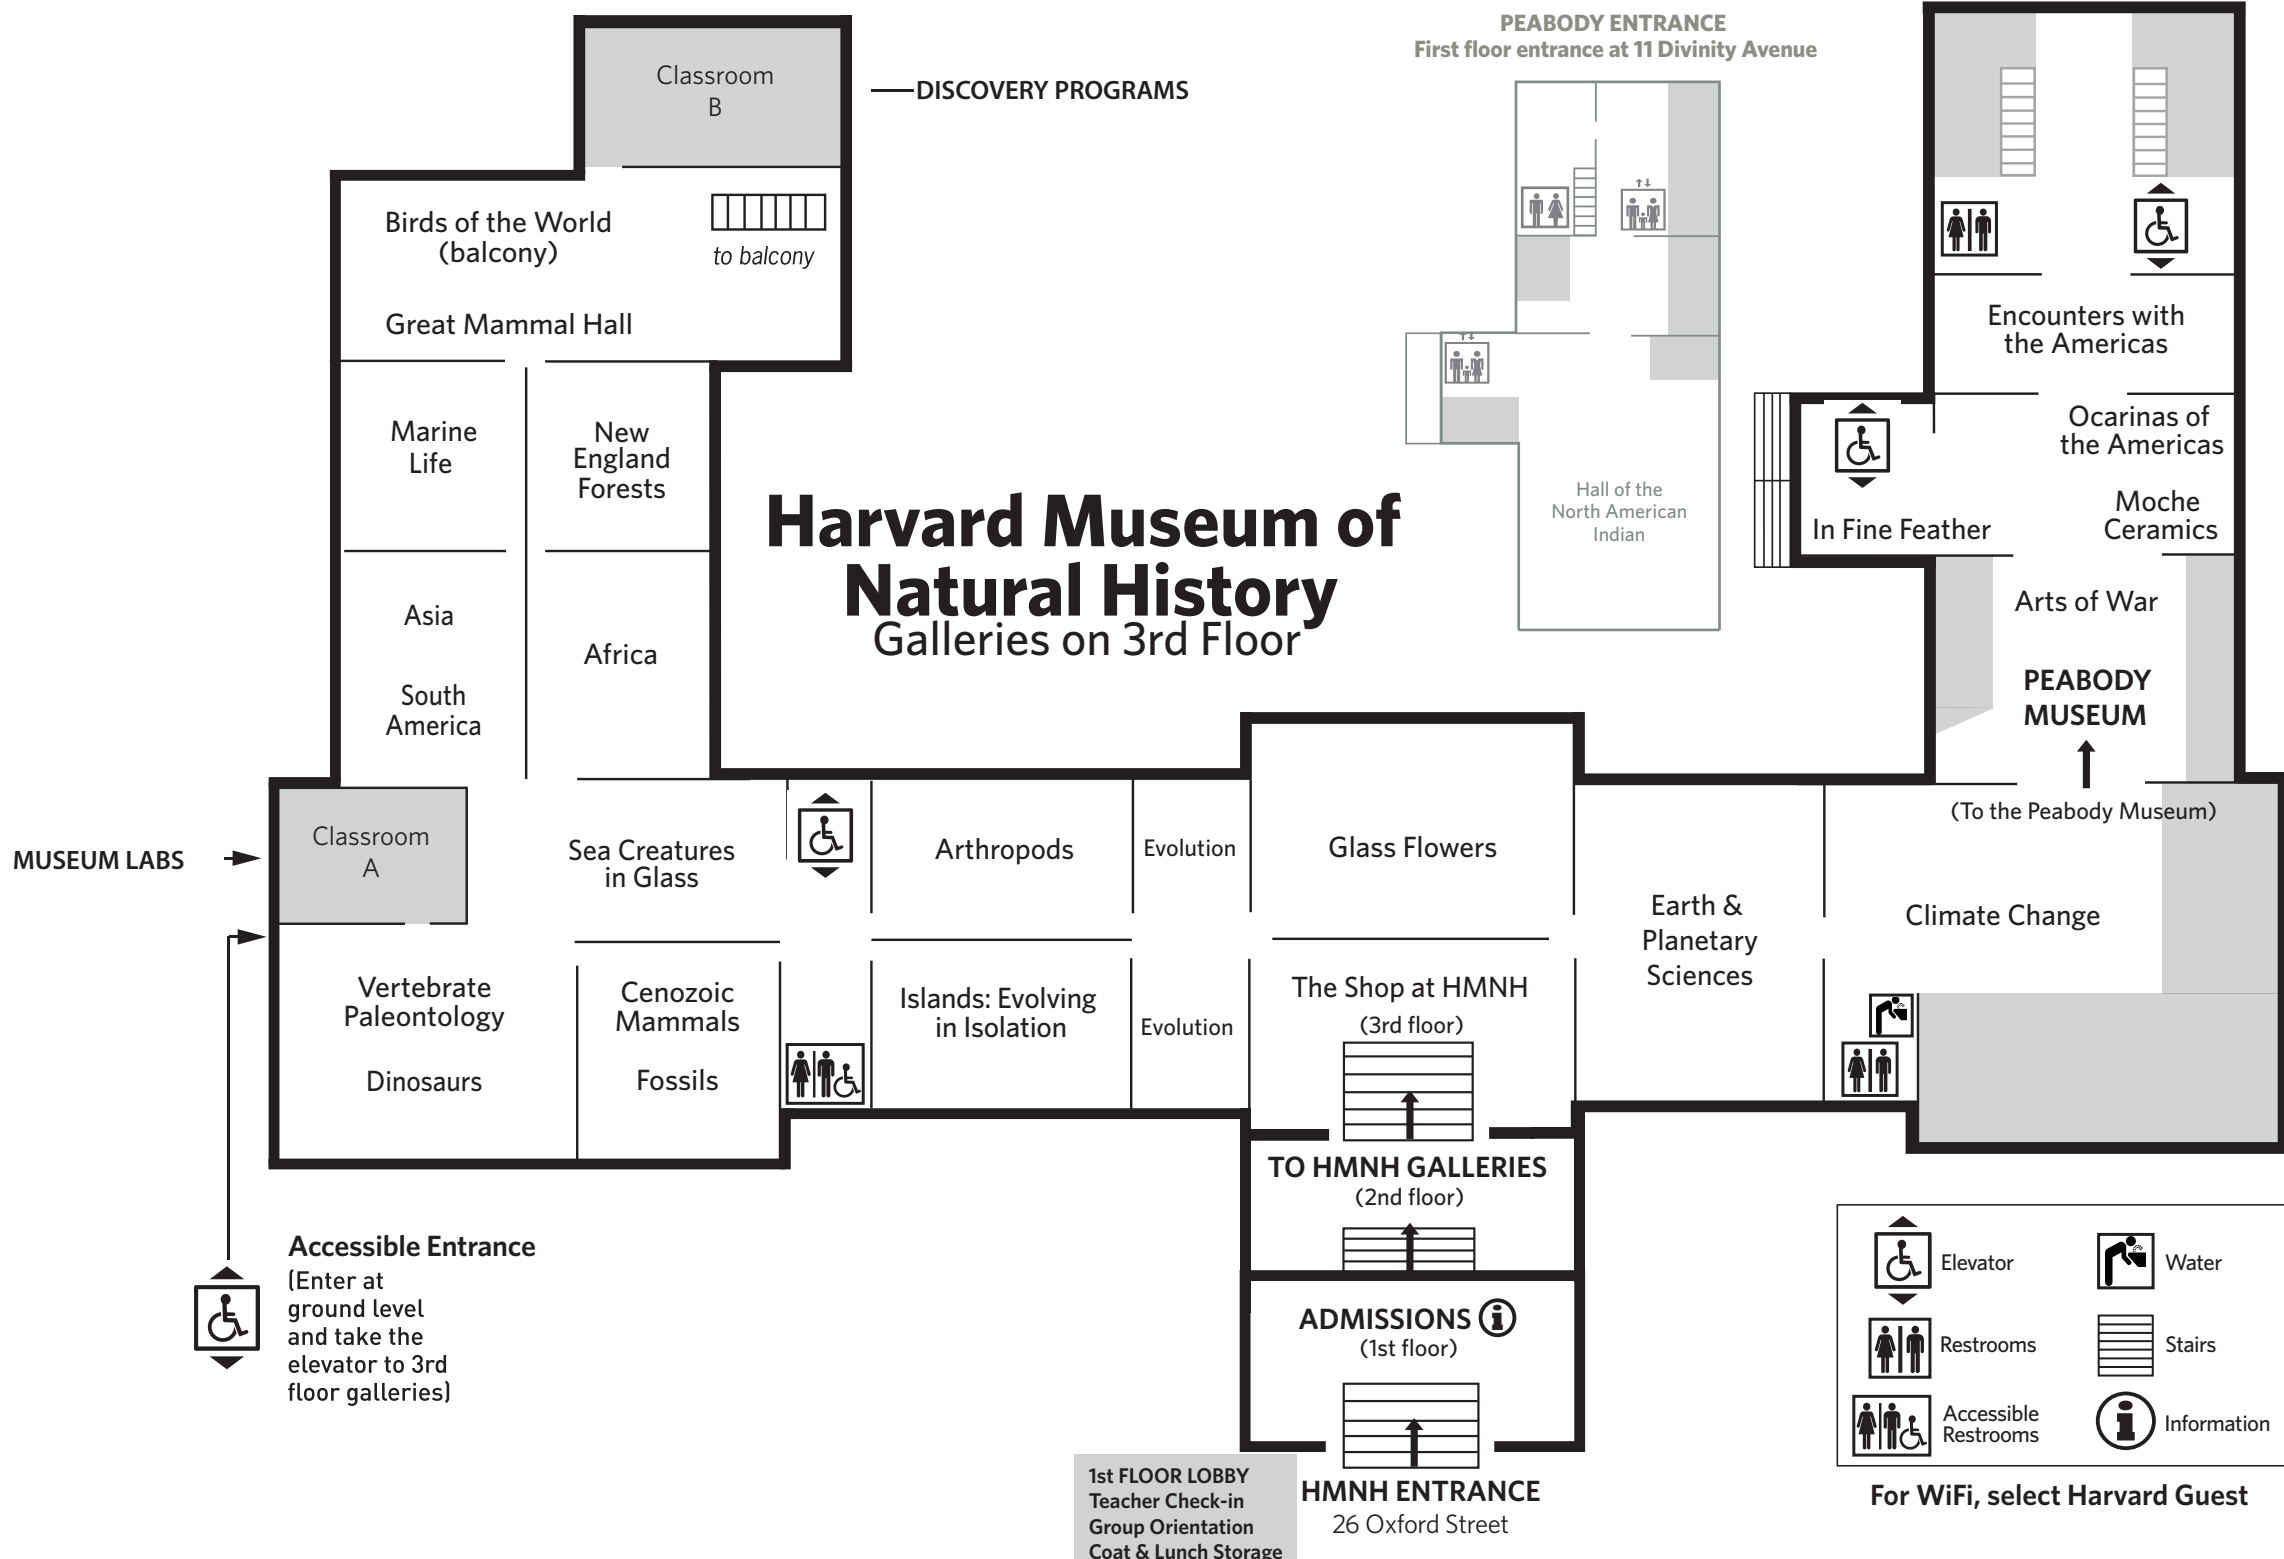

# Harvard Museum of Natural History

## Galleries on 3rd Floor

**Accessible Entrance**  
 (Enter at ground level and take the elevator to 3rd floor galleries)

**1st FLOOR LOBBY**  
 Teacher Check-in  
 Group Orientation  
 Coat & Lunch Storage

**HMNH ENTRANCE**  
 26 Oxford Street

**PEABODY ENTRANCE**  
 First floor entrance at 11 Divinity Avenue

	Elevator		Water
	Restrooms		Stairs
	Accessible Restrooms		Information

For WiFi, select Harvard Guest