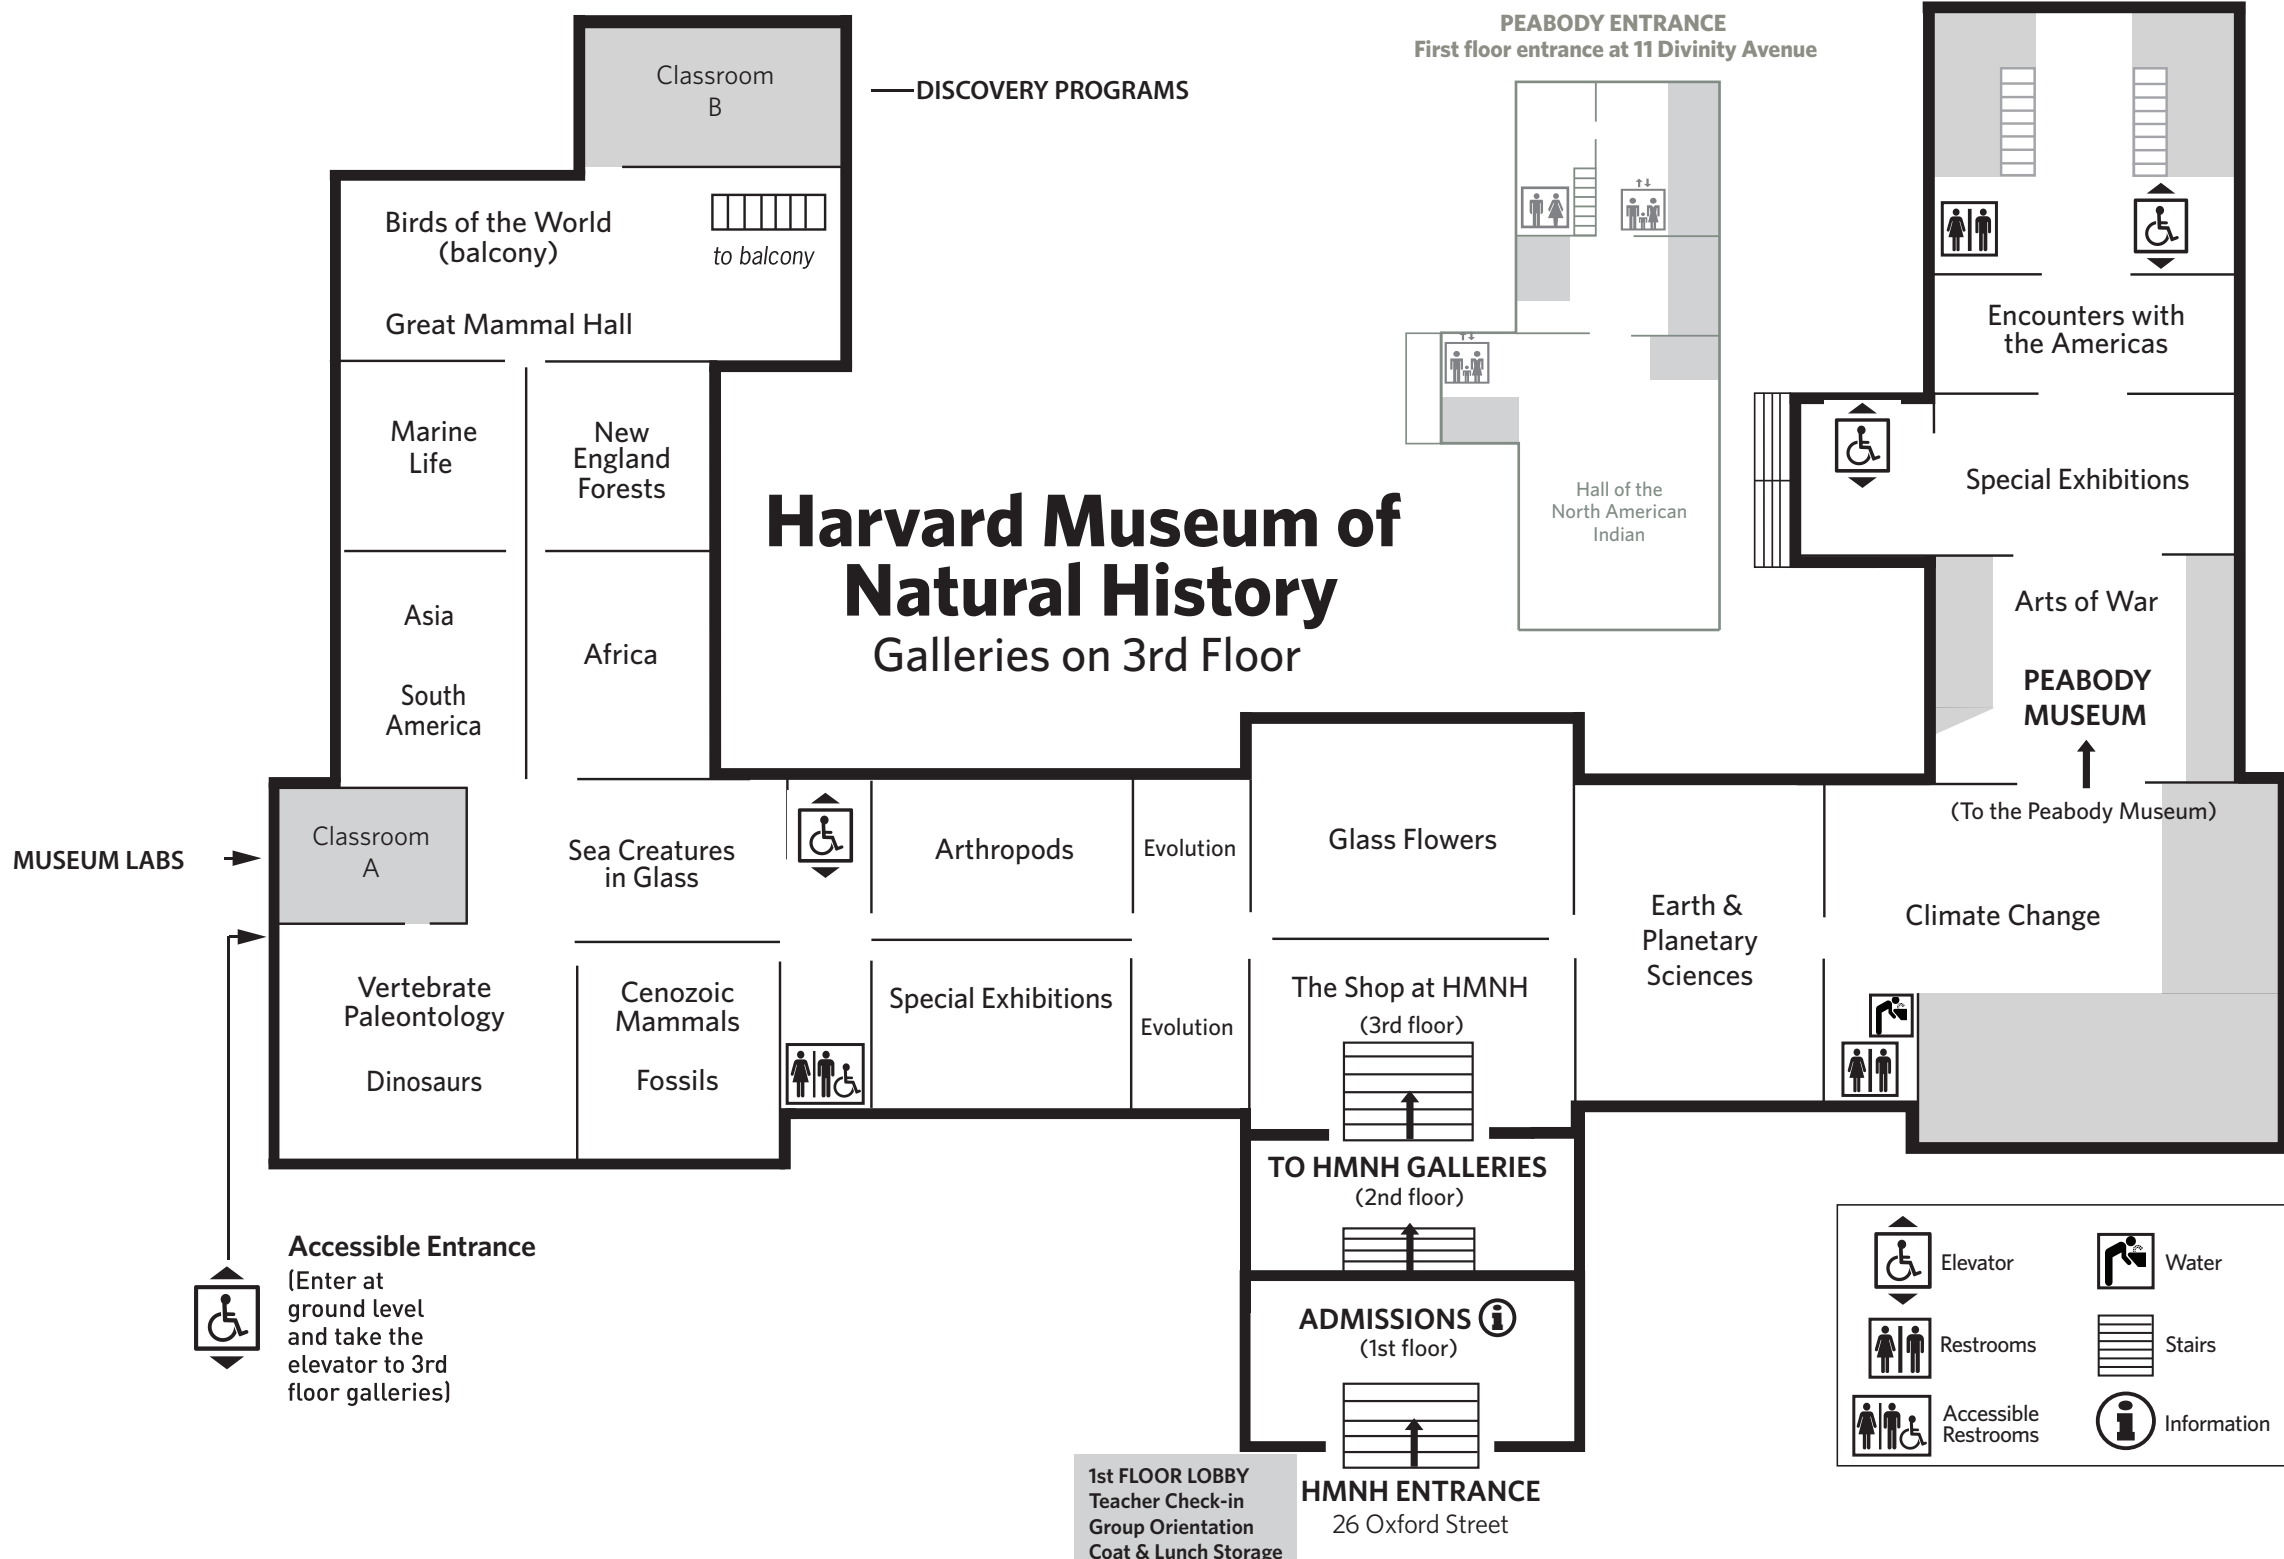

Harvard Museum of Natural History

Galleries on 3rd Floor

PEABODY ENTRANCE
First floor entrance at 11 Divinity Avenue

MUSEUM LABS

Classroom A

Sea Creatures in Glass

Arthropods

Evolution

Glass Flowers

Earth & Planetary Sciences

Climate Change

(To the Peabody Museum)

Vertebrate Paleontology
Dinosaurs

Cenozoic Mammals
Fossils

Special Exhibitions

Evolution

The Shop at HMNH
(3rd floor)

TO HMNH GALLERIES
(2nd floor)

ADMISSIONS
(1st floor)

Accessible Entrance
(Enter at ground level and take the elevator to 3rd floor galleries)

1st FLOOR LOBBY
Teacher Check-in
Group Orientation
Coat & Lunch Storage