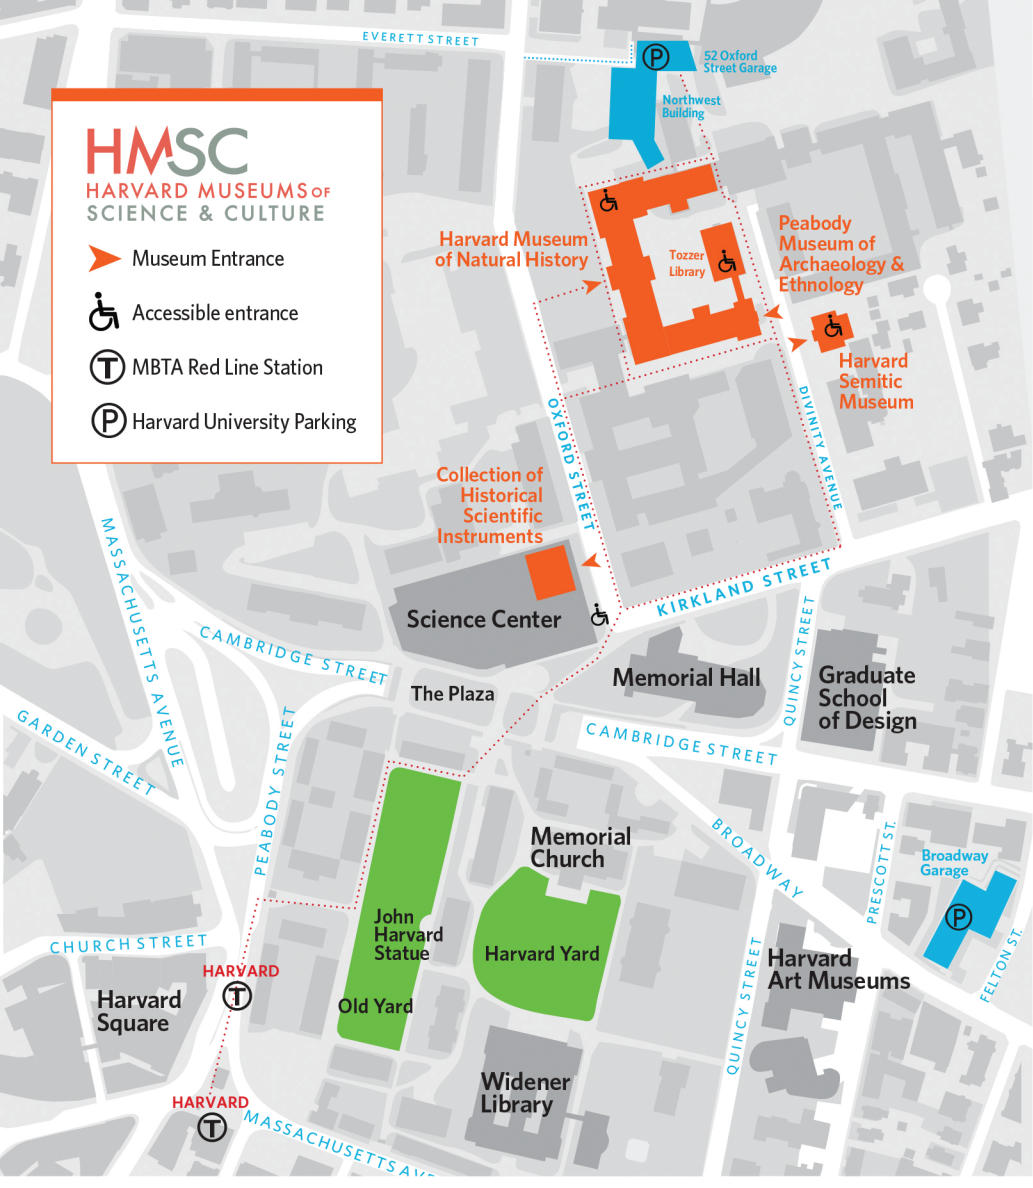

# HMSC

HARVARD MUSEUMS OF  
SCIENCE & CULTURE

➤ Museum Entrance

♿ Accessible entrance

T MBTA Red Line Station

P Harvard University Parking

Harvard Museum of Natural History

52 Oxford Street Garage

Northwest Building

Peabody Museum of Archaeology & Ethnology

Harvard Semitic Museum

Collection of Historical Scientific Instruments

Science Center

Memorial Hall

Graduate School of Design

The Plaza

Cambridge Street

Memorial Church

Broadway Garage

John Harvard Statue

Harvard Yard

Old Yard

Widener Library

Harvard Art Museums

Harvard Square

HARVARD

HARVARD

FELTON ST.